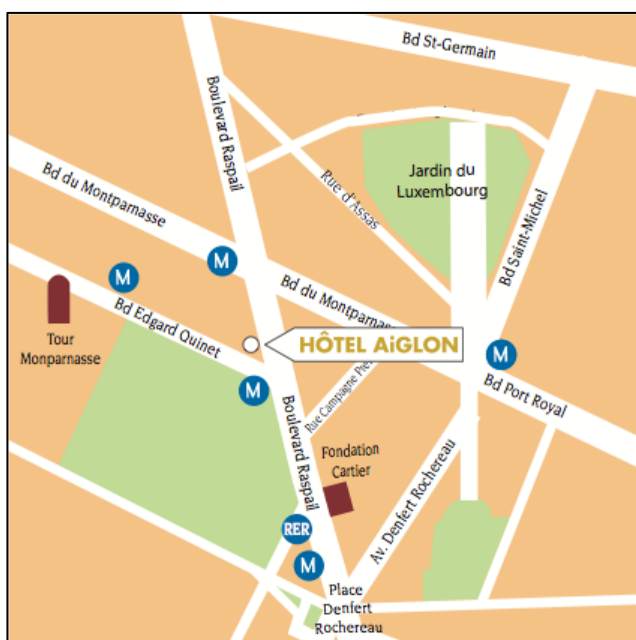

ESPRIT DE FRANCE
L'ESPRIT DES LIEUX

HOTEL AIGLON***

232 boulevard Raspail - 75014 PARIS

Tel : +33 1 43 20 82 42

aiglon@espritdefrance.com

PARKING

Vinci Park Boulevard du Montparnasse

METRO

Raspail station: lines 4 and 6

RER

Denfert Rochereau station : line B

BUS

Lines 68-91

From Roissy Charles de Gaulle airport

Public transports: RER B to Paris, change at Denfert Rochereau station then metro line 4 to Porte de Clignancourt and stop at Raspail station (about 60 minutes)

Taxi: between 45 and 60 minutes, price between 50 and 60€

From Orly airport

Transports publics: Orlybus to Denfert Rochereau, then metro line 4 to Porte de Clignancourt stop at Raspail station (about 40 minutes)